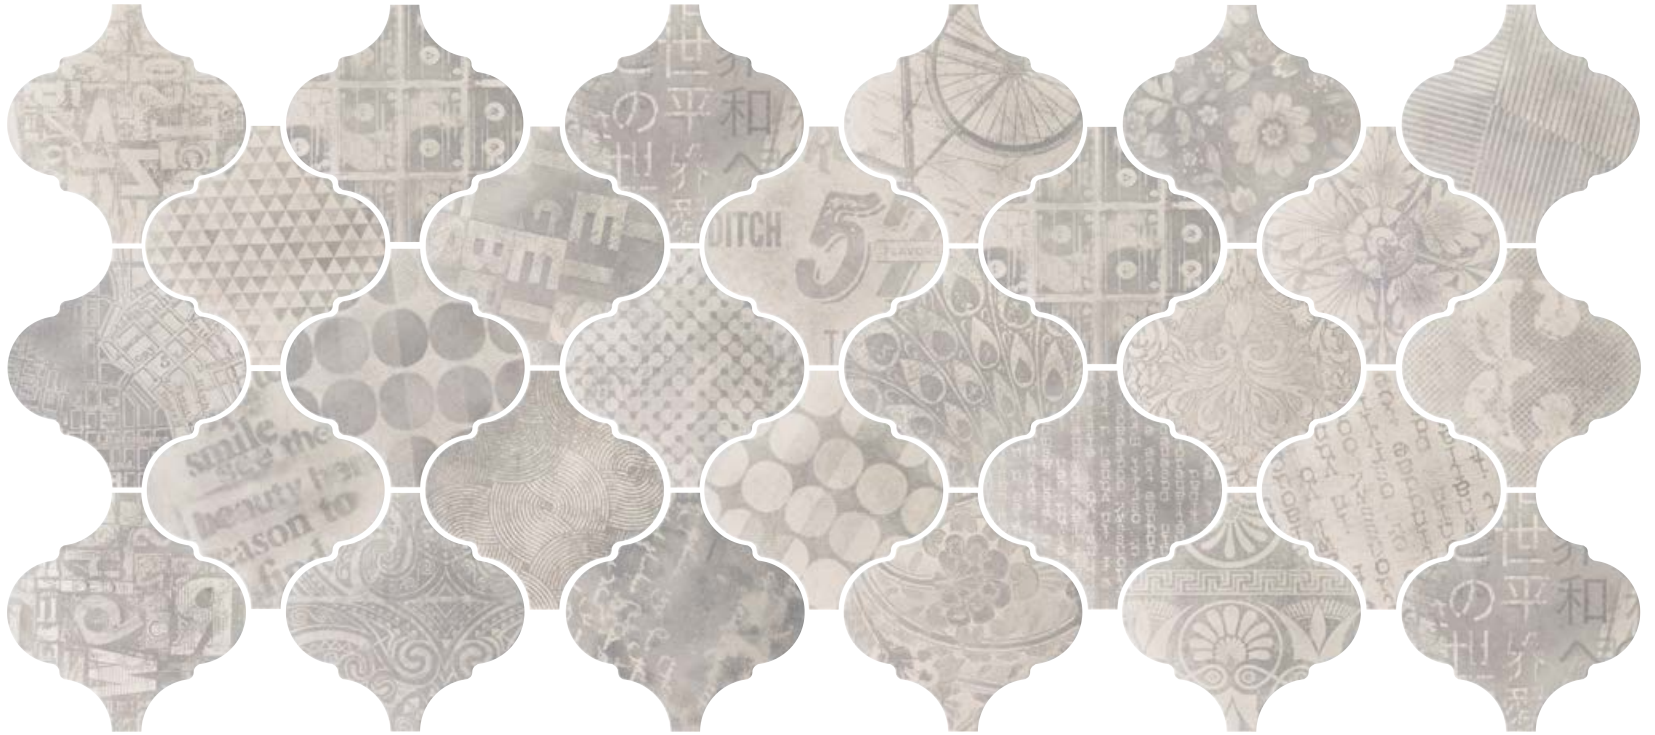

Curvyle 26,5x26,5 cm.10" x 10"

Porcelánico · Porcelain tile

FACTORY

FACTORY AVENUE GREY *
21343 **EQ-10D**