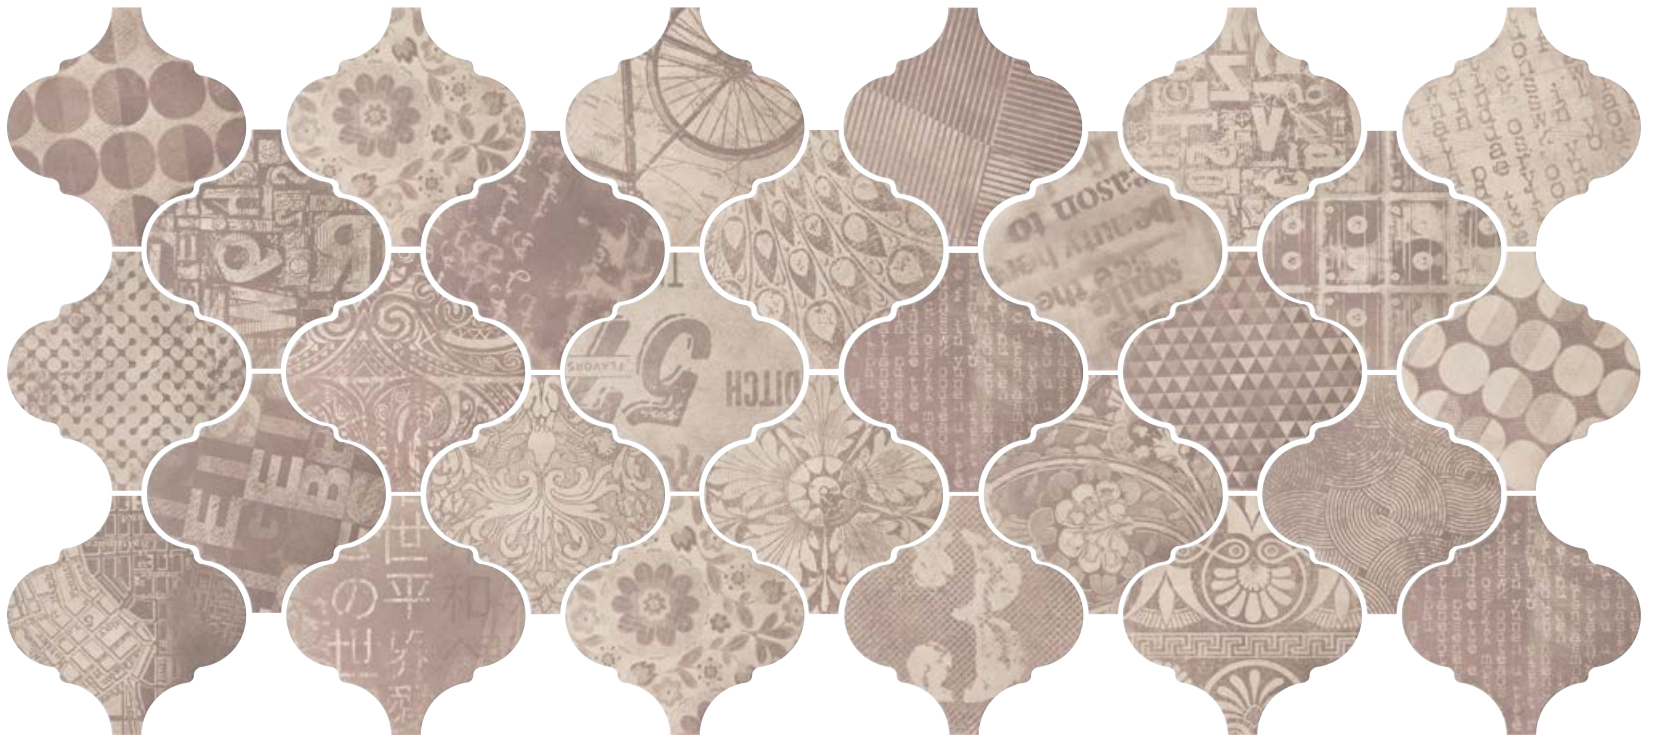

FACTORY AVENUE CREAM *
21344 **EQ-10D**

FORMATO SIZE	Kg/pza kg/pieces	caja/box			palet/pallet			
		piezas pieces	Kg	m² sqm	piezas pieces	kg/palet kg/pallet	m² sqm	cajas boxes
26,5 x 26,5 cm. 10" x 10"	0,767	25	19,40	1,00	1.500	1.184	60	60

* Este modelo está compuesto de diseños diferentes que se sirven en la misma caja de modo aleatorio.

* This product is made up of different designs that are randomly mixed in the box.